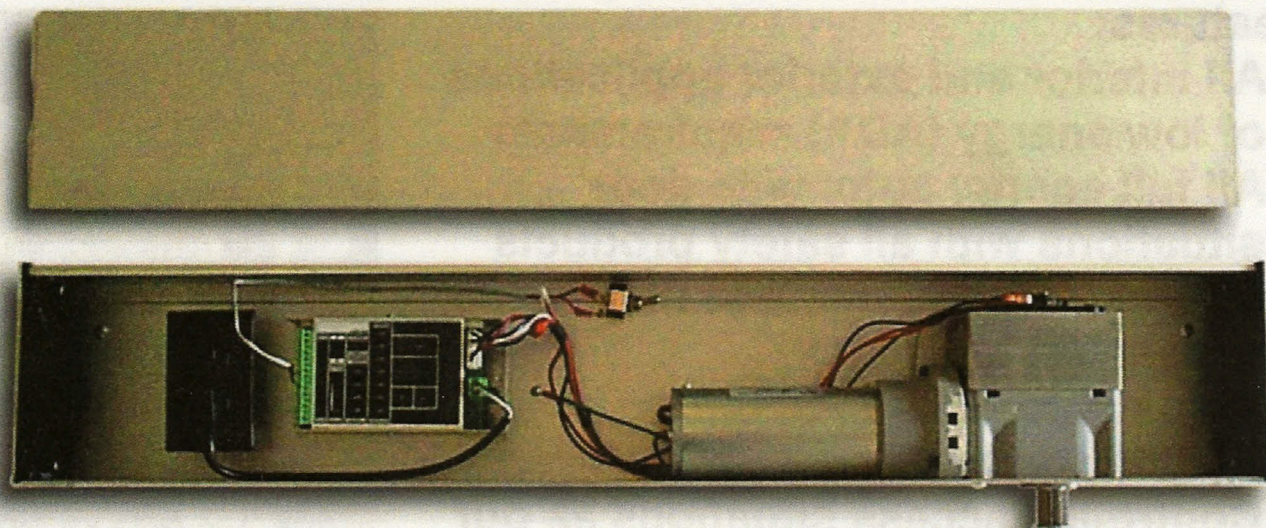

## **MODEL 2000 HEAVY DUTY AUTOMATIC DOOR OPENER**

**HANDICAP** Compliant Low Energy Door Operator

**CONTROLLED ACCESS** To Secured Areas

**FULL ENERGY** With Safety For High Traffic Retail And Commercial Situations

The Model 2000 is a "One Size Fits All" product for both interior and exterior, low and full energy applications. Designed primarily for large exterior doors as well as all interior applications of low energy (ADA) requirements. The Model 2000 is perfect for all full energy automatic door situations as the control is compatible with all safety products. Economical, self-contained operators accommodate a wide range of traffic conditions and door sizes/weights up to 250 lbs.. Numerous opening signal devices will activate the operator for access by disabled persons. Adjustable hold-open time is 0-60 seconds. When the door is obstructed, opening force is restricted and the door immediately begins to close. Our operators are highly reliable, cost competitive and easy to install and service. Automated Entrance's exclusive mounting bracket design allows for fast and economical bolt-on

installation by one person. Engineered to minimize installation time, all models are shipped fully assembled and wired. Quick delivery on standard size orders of 39 1/2", 45" and 75".

Door security is our fastest area of growth. Our operator is the perfect solution for controlled access situations as our control will interface with all key and card security systems, locking devices and computer control entries.