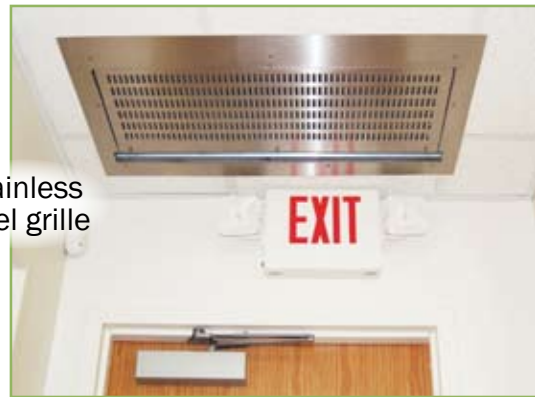

Chameleon™

Flush Mounted Aire Curtain

Standard white grille*

Stainless steel grille

The 'Chameleon' can blend in with its surroundings....

...or just show off!

Decorative grille available in custom colors

- One piece unit installs above the ceiling
- For openings up to 14 feet high
- High and low speeds
- CLD Model: (1/2 HP motors)
CHD Model: (3/4 HP motors)
- Unheated or heated
- Hinged grille makes servicing easy
- No ducting required

* The white grille is standard with this model. There is an additional charge for other colors or metals.

888-321-AIRE
www.poweredaire.com