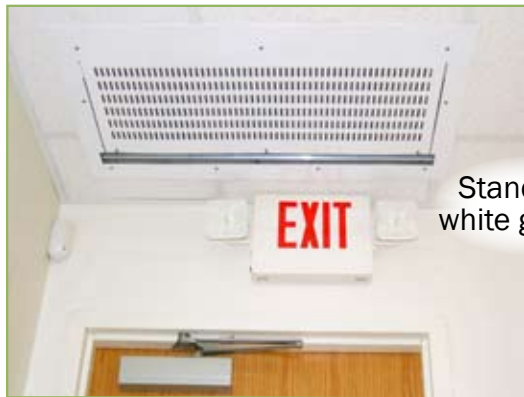

Chameleon™

Flush Mounted Aire Curtain

Standard white grille*

Stainless steel grille

The 'Chameleon' can blend in with its surroundings....

...or just show off!

Decorative grille available in custom colors

- One piece unit installs above the ceiling
- For openings up to 14 feet high
- High and low speeds
- CLD Model: (1/2 HP motors)
CHD Model: (3/4 HP motors)
- Unheated or heated
- Hinged grille makes servicing easy
- No ducting required

* The white grille is standard with this model. There is an additional charge for other colors or metals.

888-321-AIRE
www.poweredaire.com